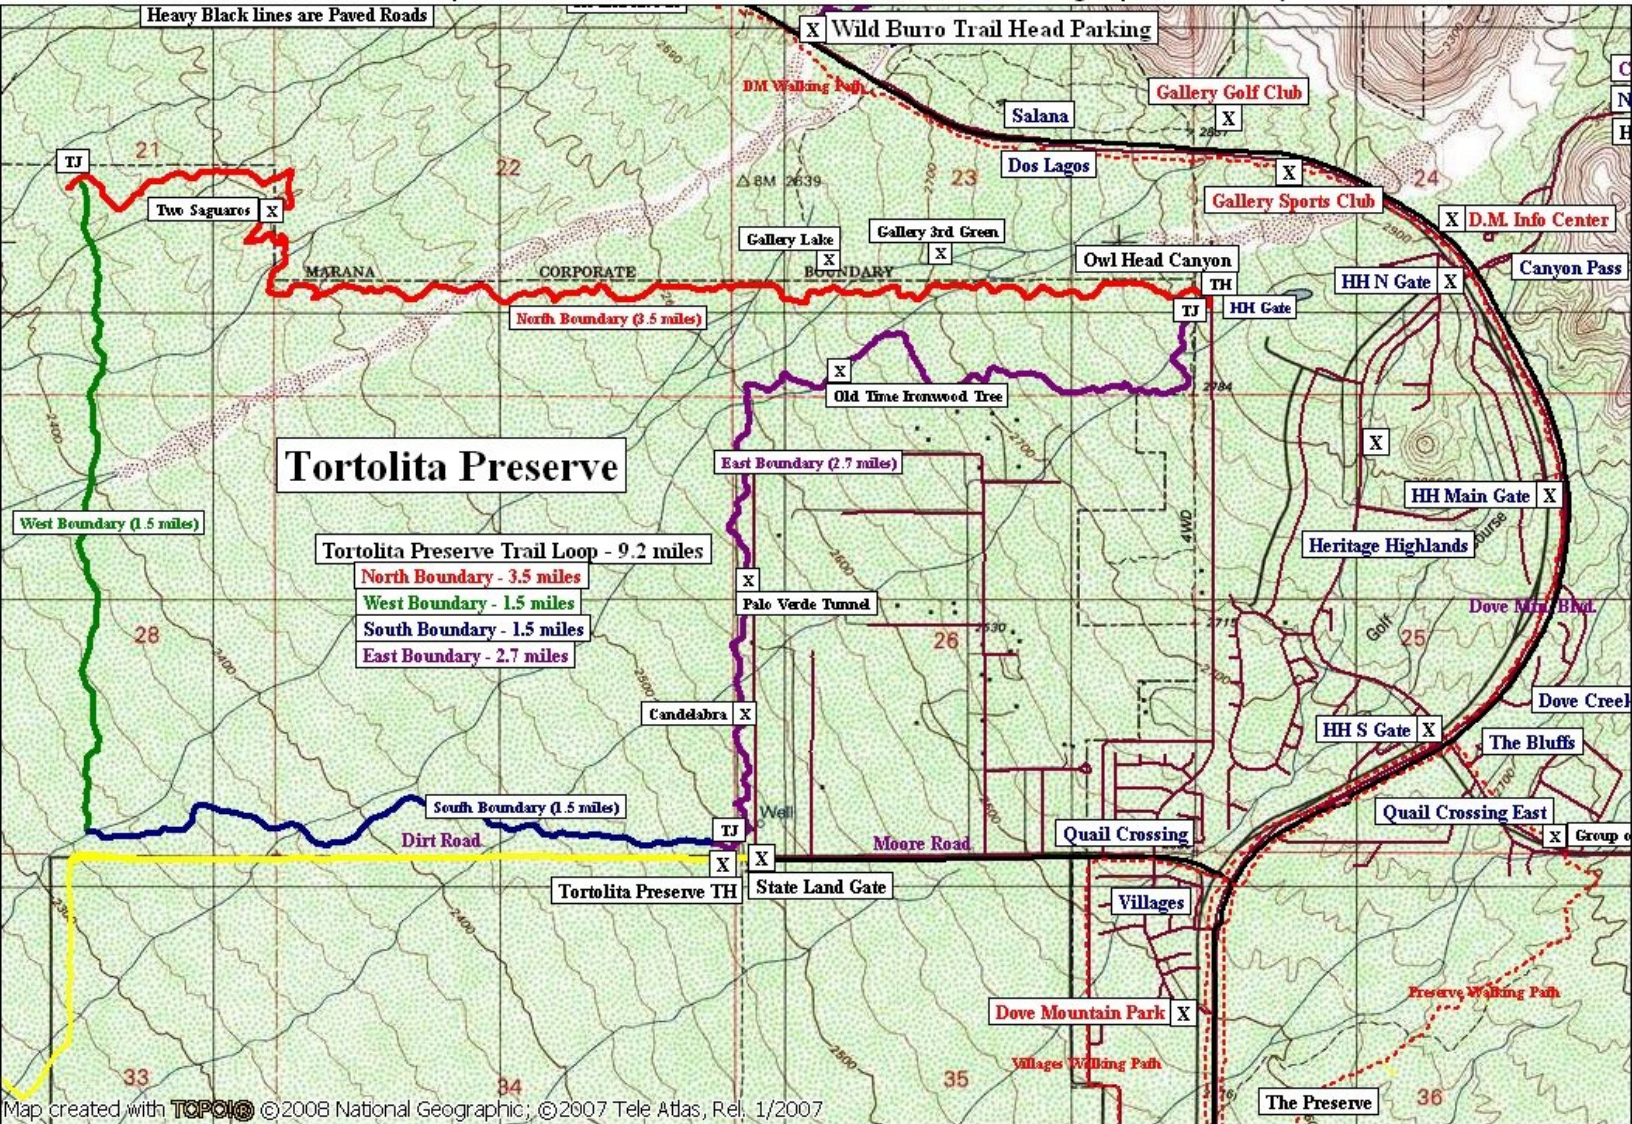

"Tortolita Mountains" Map created with TOPO! CW 2006 National Geographic - Gary Borax 10/10/08

Map created with TOPO! ©2008 National Geographic; ©2007 Tele Atlas, Rel. 1/2007

TN 11°
10/10/08